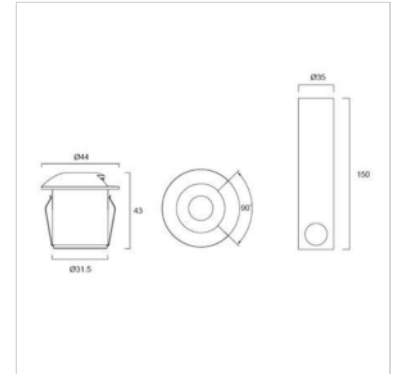

TIS IG021

Application

Inground luminaire is designed to accent or highlight trees, walls, columns, signboards, etc.

Specification

Housing	316 stainless steel body
Front Cover	Clear toughen glass
Dimension	44x44x43mm.
Weight	0.14kg
Power	1.3W
Colour Temperature	3000/4000/6500K RED/GREEN/BLUE
CRI	>80
SDCM	3 Step
Luminaire Output	80/100/110lm
Beam Angle	N/A
Control Gear	Remote drive
Dimming Method	N/A
Power Supply	24Vdc
IP Rating	67
Luminaire Lifetime	50000hrs

Ordering Data

Model	Watt
IG021-1.3W-3000K	1.3W
IG021-1.3W-BLUE	1.3W
IG021-1.3W-GREEN	1.3W
IG021-1.3W-RED	1.3W